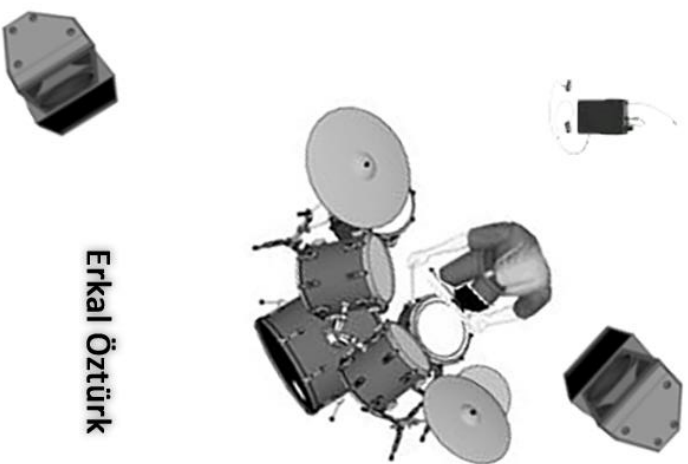

REWŞAN

CELİKER | MUSIC

Erkal Öztürk

Side R