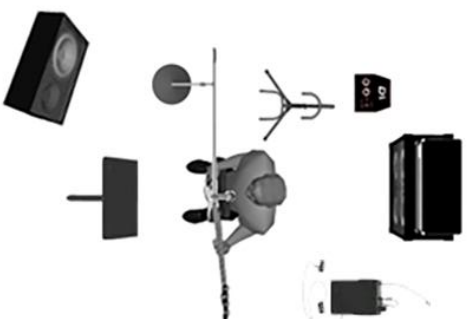

Hakan Gürbüz