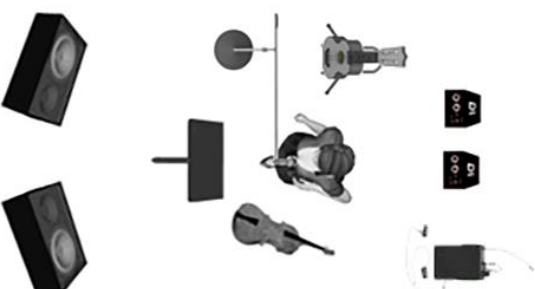

Rewşan Çeliker